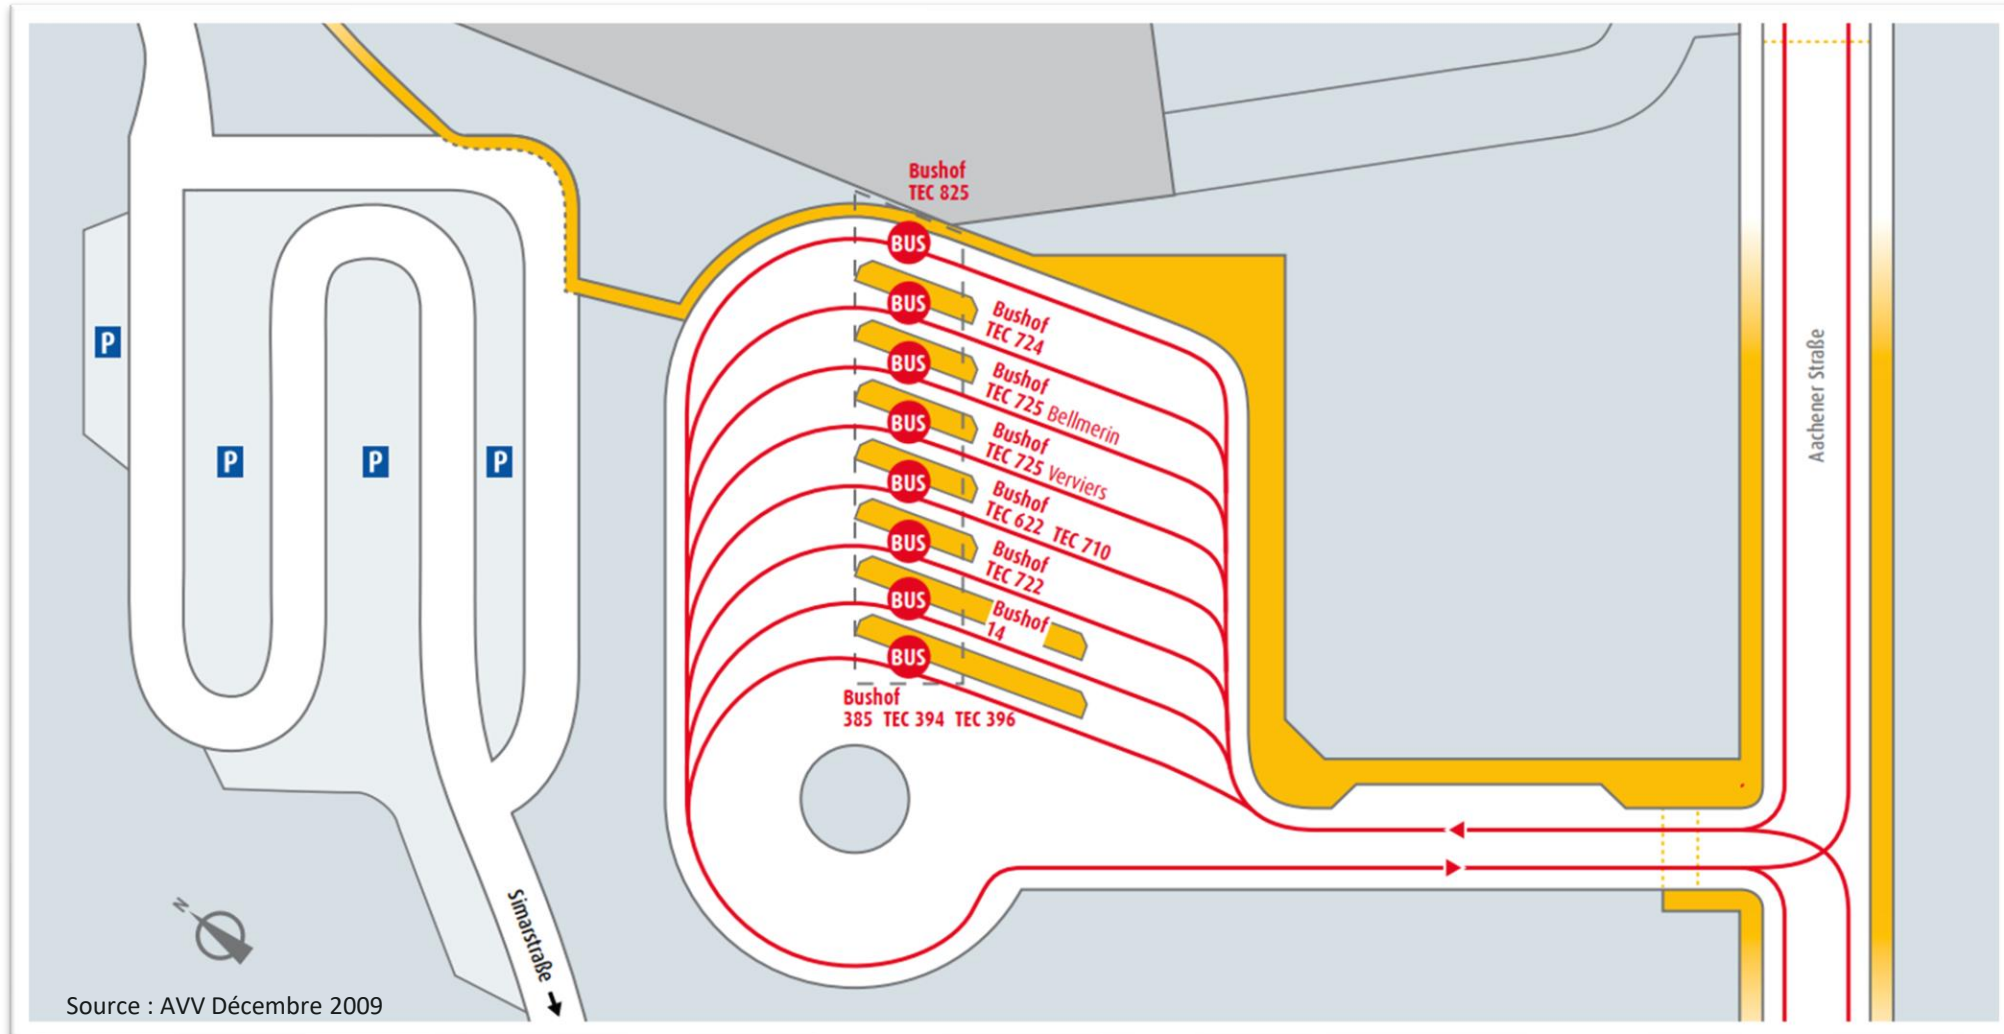

LE TEC, TELLEMENT EN COMMUN !

Bushof Eupen

EMR Connect Hasselt – Jessica Jörg

TEC

How it was before

How it was before

The new Bushof

What will be different?

- Brand new disposition
- Safer platforms
- Espace TEC (point-of-sale) directly in the busstation
- Display screens with real-time information
- Touch screens with client-information
- New and better facilities for busdrivers