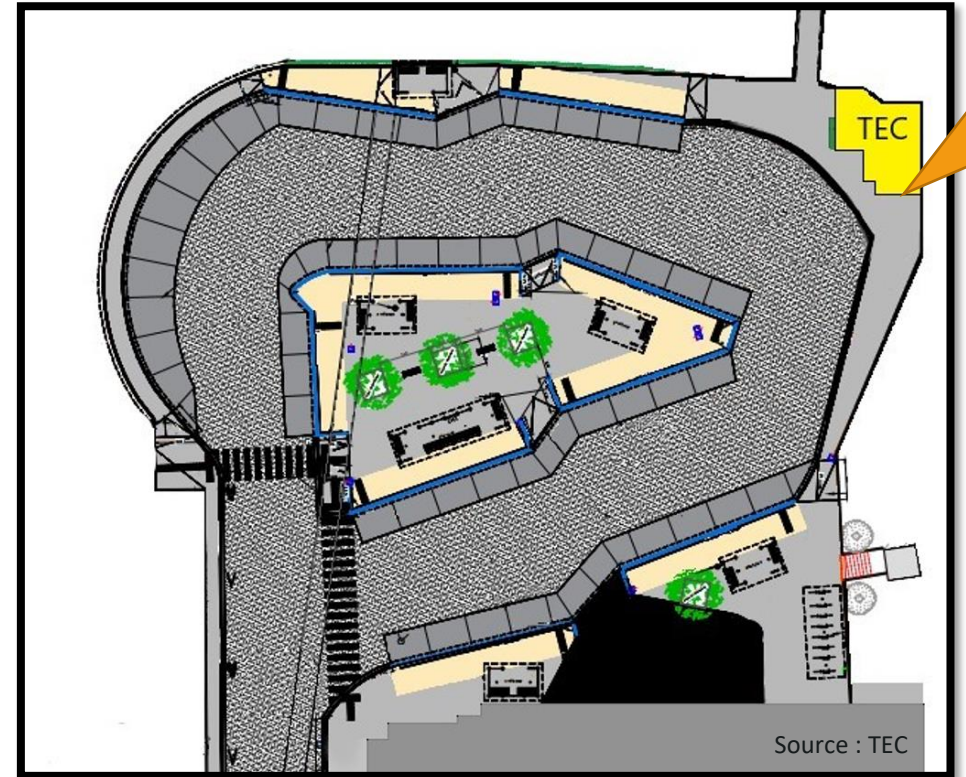

Source : TEC