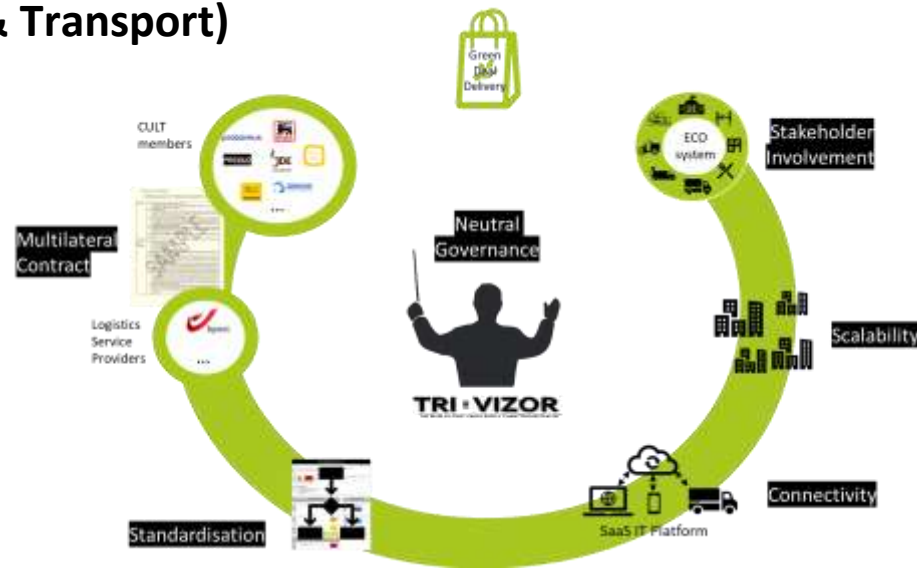

Collaboration is key towards viable cities

Reach CO2 & emissions free city logistics in major urban environments by 2030

Link to POLIS ALICE joined guide

Working together as in this document will make us stronger to achieve a more sustainable, intelligent and productive distribution of goods in our cities

Example: CULT collaboration in Antwerp

(CULT = Collaborative Urban Logistics & Transport)

alice

Alliance for Logistics Innovation through Collaboration in Europe

www.etp-alice.eu