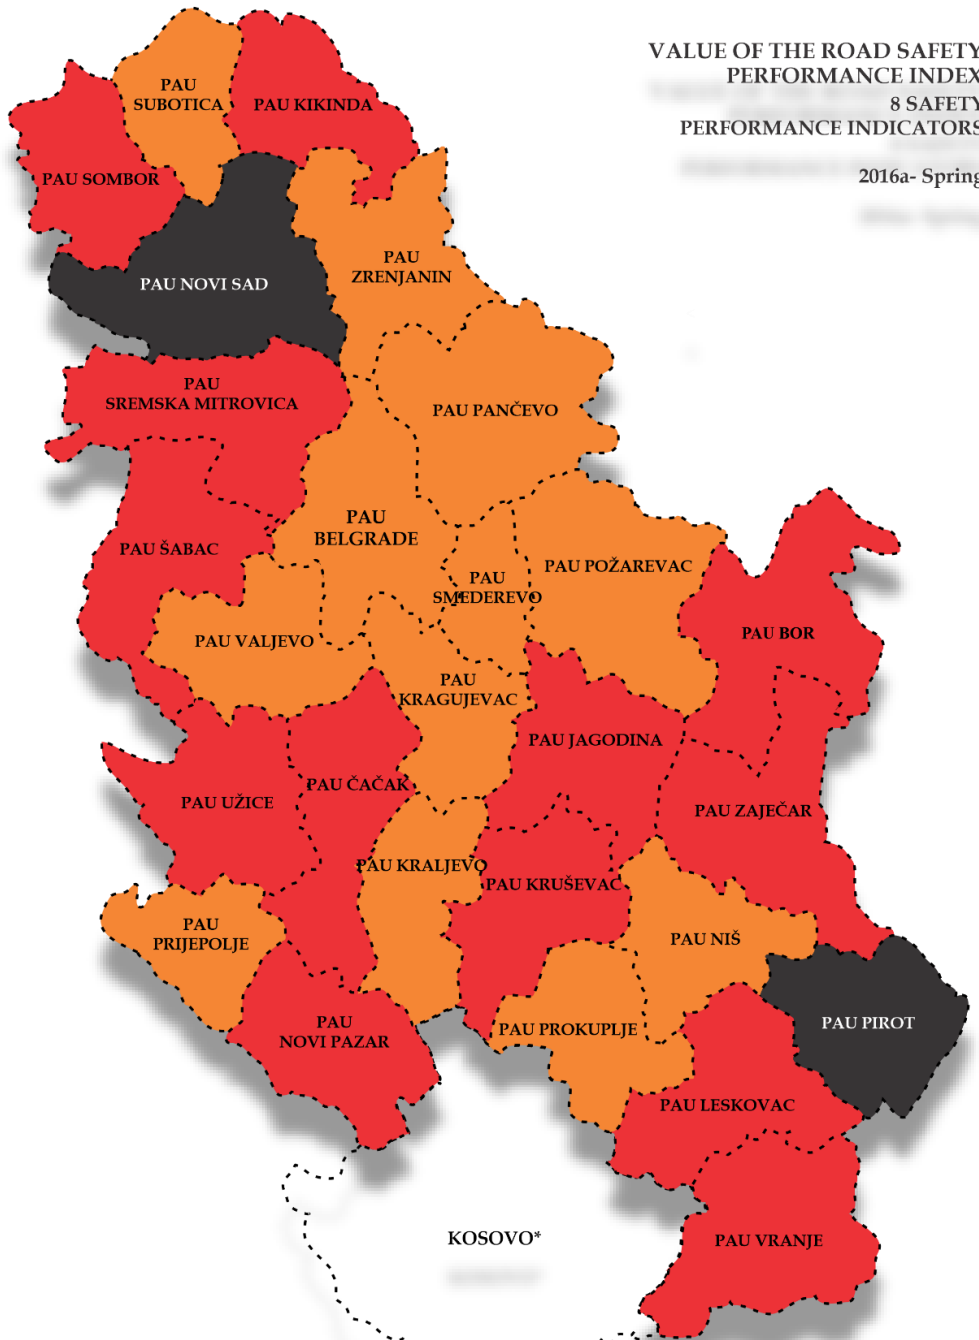

i RAP

★ 1- star

UNTIL NOW

5- star

DECISION-MAKERS

ALREADY applied

VALUE OF THE ROAD SAFETY PERFORMANCE INDEX
8 SAFETY PERFORMANCE INDICATORS
2016a- Spring

Campaigns