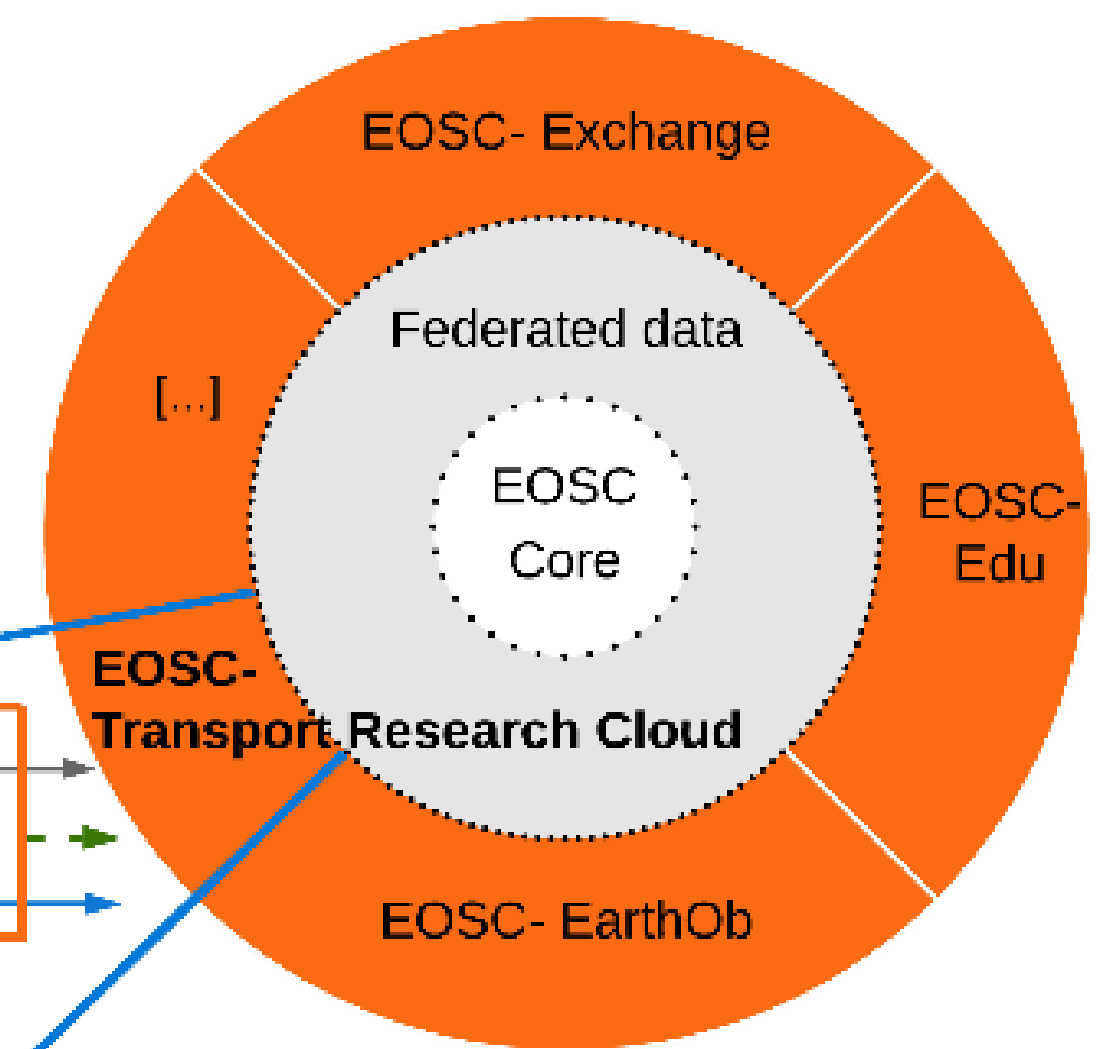

www.polisnetwork.eu #POLIS2022

Open KPIs data ecosystem

- Calculation of Road Key Performance Index (RKPI)
- Identification of the most significant KPIs at the territory
- Star rating of KPIs
- Standardized reporting

Open platform with unique interface

European Commission / DG MOVE

Or/ and other umbrella organization (s)

ectri

OPEN RSPIs

Local e-Infrastructures

**EC/ DG MOVE
in the centre**

Unique interface