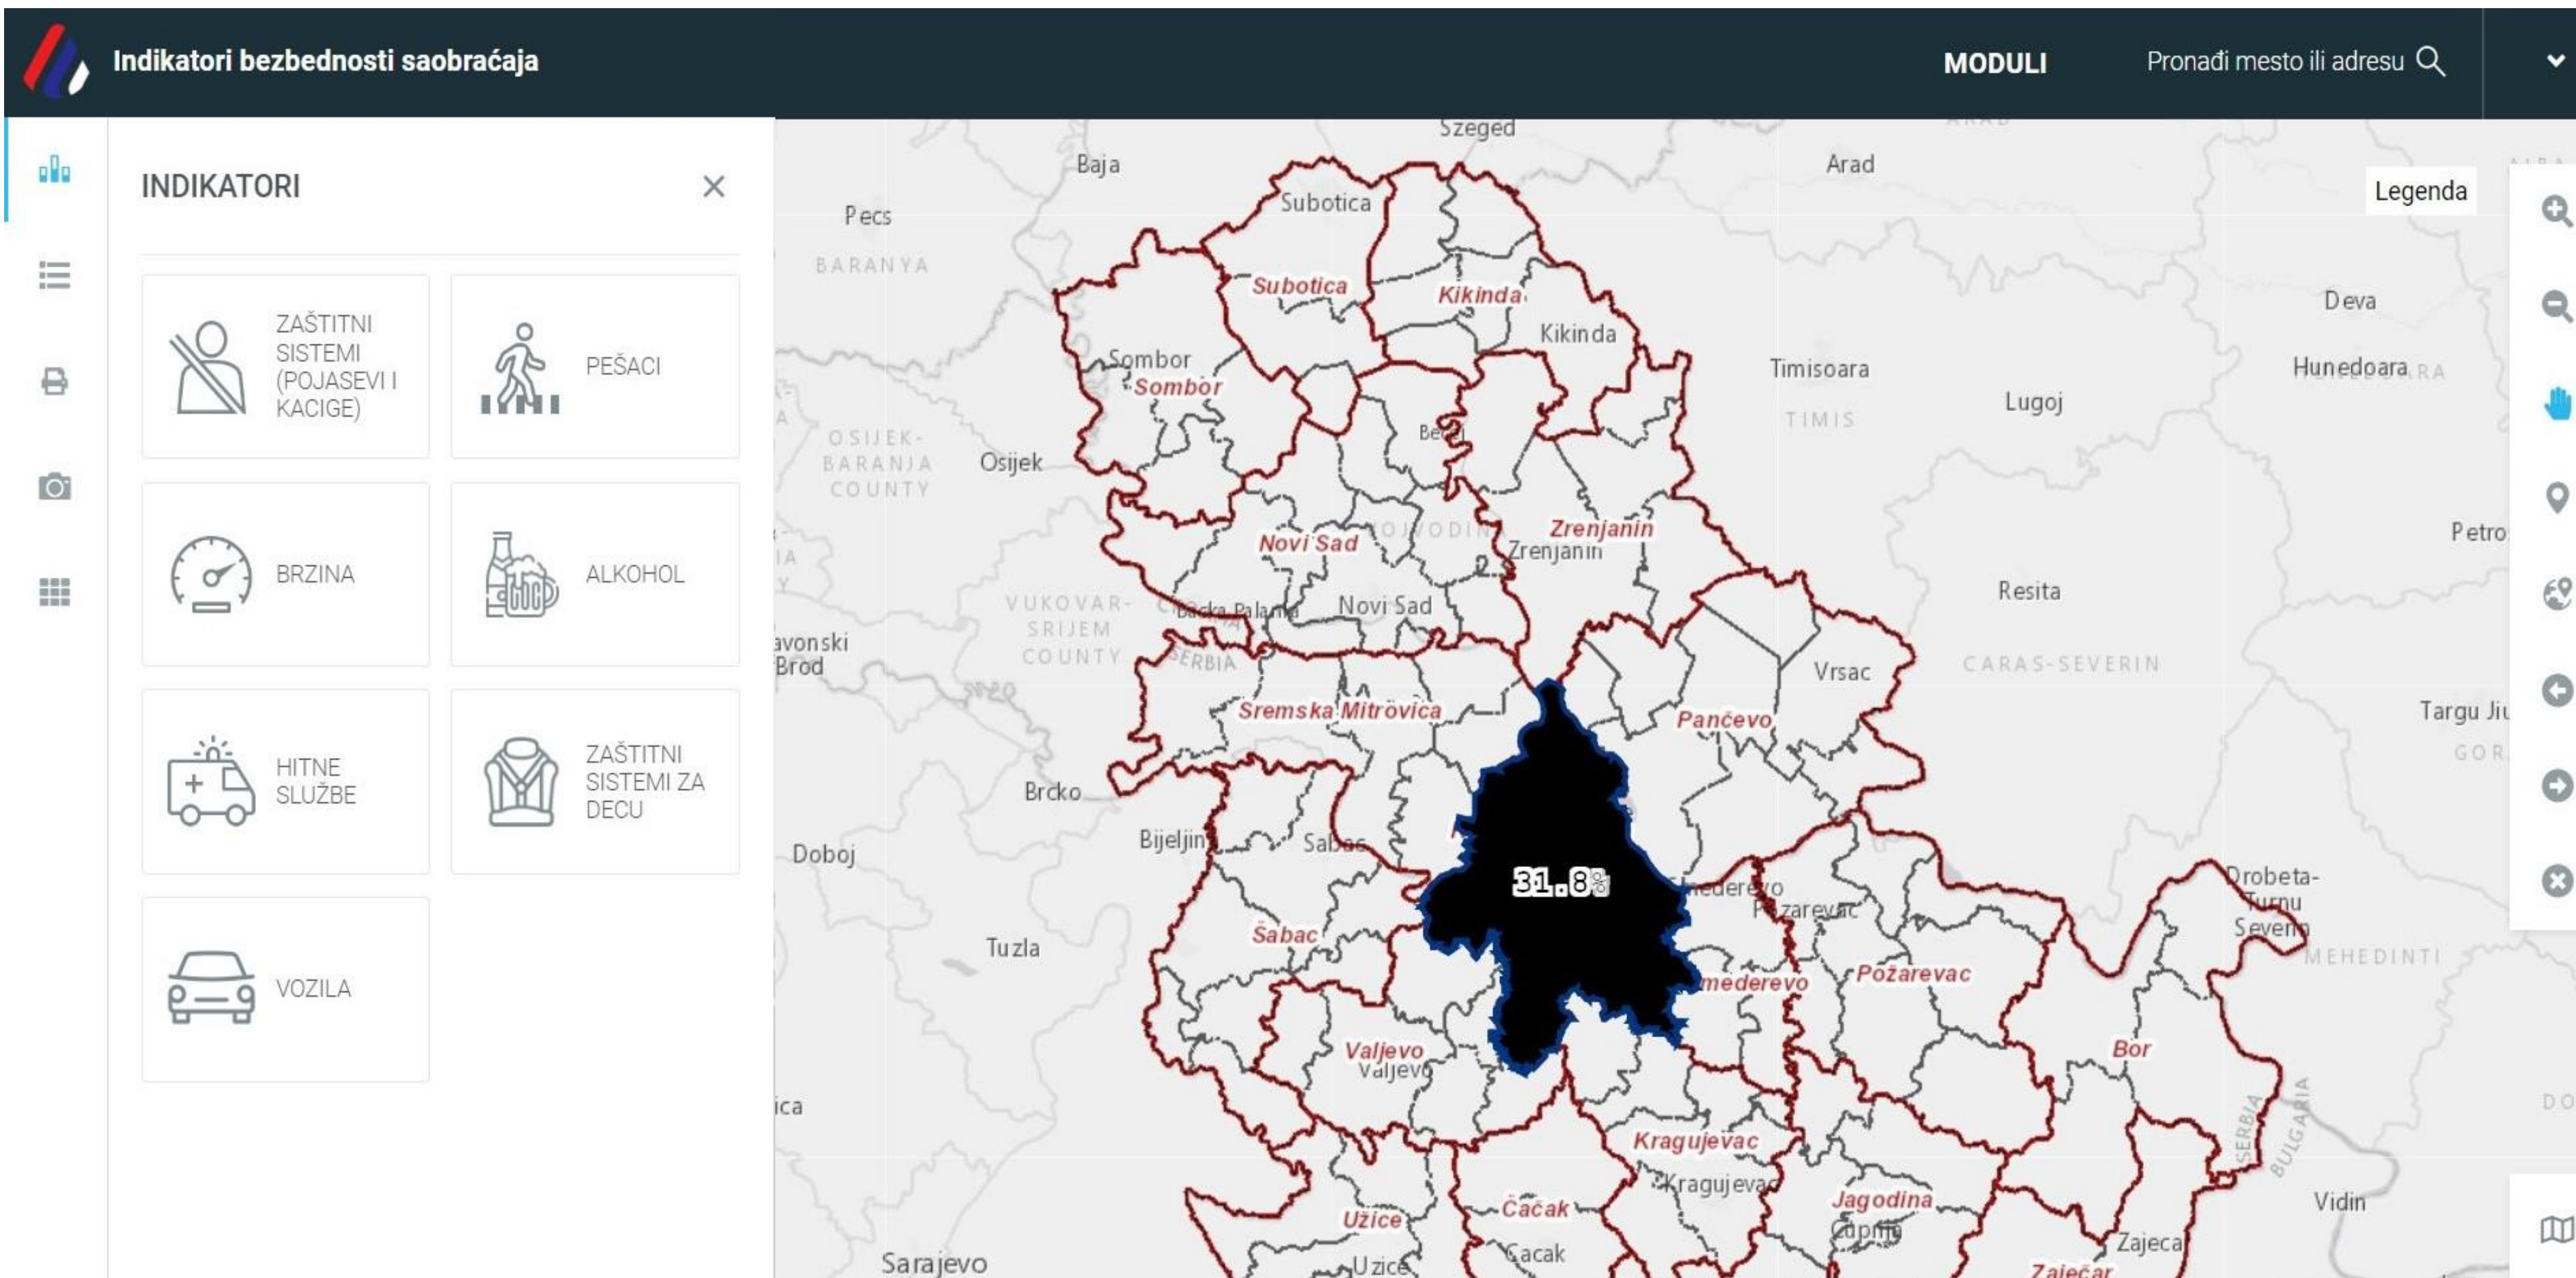

www.polisnetwork.eu #POLIS2022

Open KPIs data ecosystem

- Calculation of Road Key Performance Index (RKPI)
- Identification of the most significant KPIs at the territory
- Star rating of KPIs
- Standardized reporting

Open platform with unique interface

European Commission / DG MOVE

Or/ and other umbrella organization (s)

ectri

OPEN RSPIs

Local e-Infrastructures

**EC/ DG MOVE
in the centre**

Unique interface

To live...

J92E553
VEŽITE POJASI!

CC BY-NC-ND

The most advanced approach

Star rating driver's behaviour in a territory

Current star-rated driver's behaviour

Thank you for your attention!

For questions: