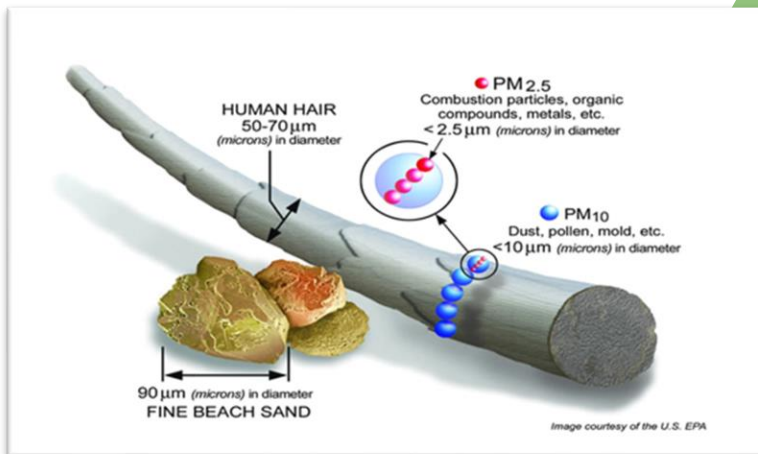

Air quality monitoring programme

Going the extra mile

Monitoring of PM 2.5