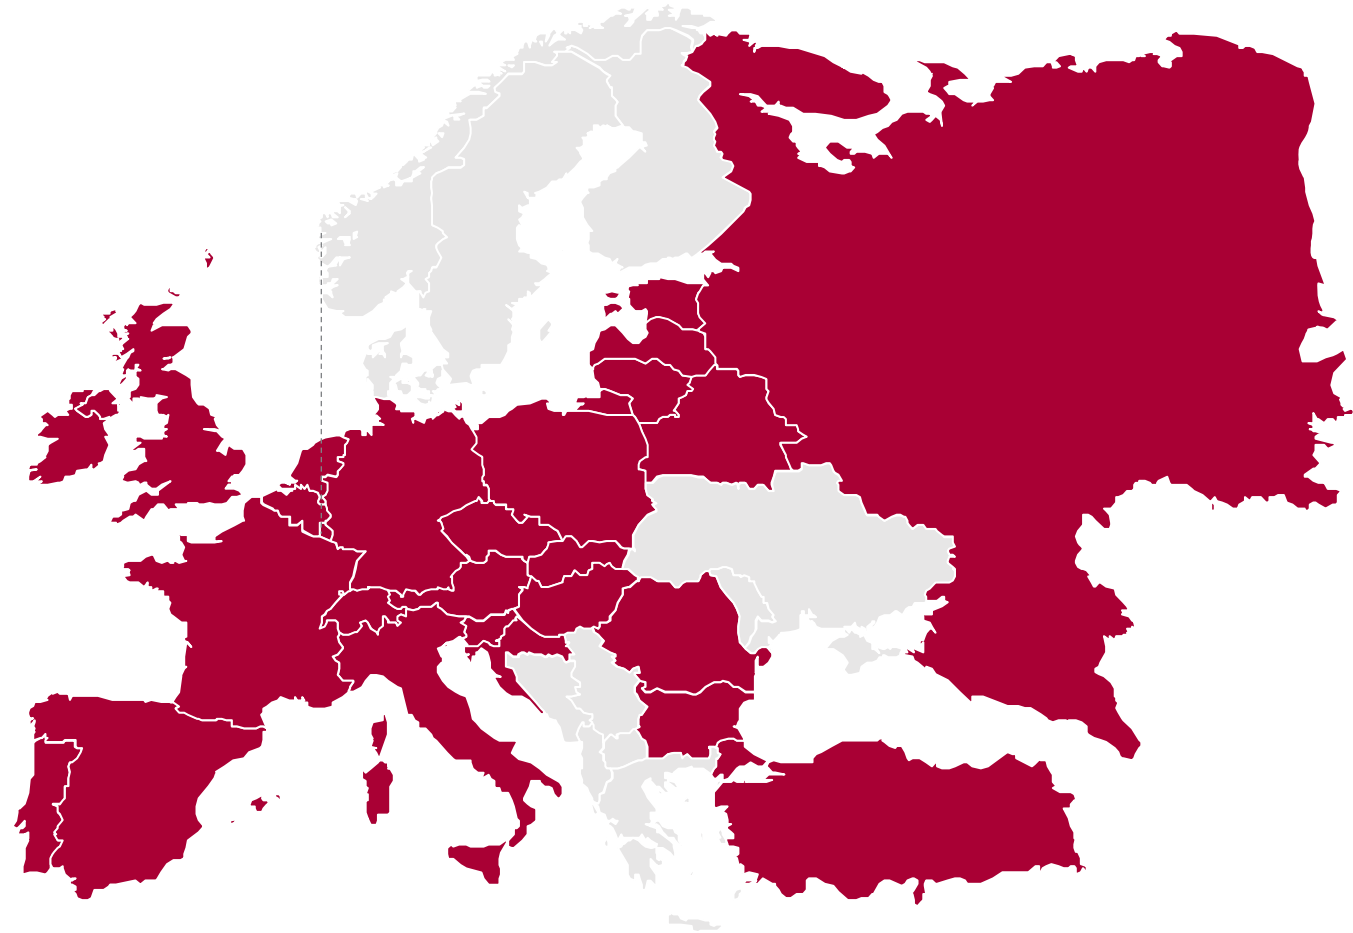

DPDgroup in Europe at a glance

23

countries
in Europe

5.3

carbon neutral parcels
delivered every day

77,000

delivery experts

#1

parcel delivery
network in Europe

1

CSR programme

DrivingChange™