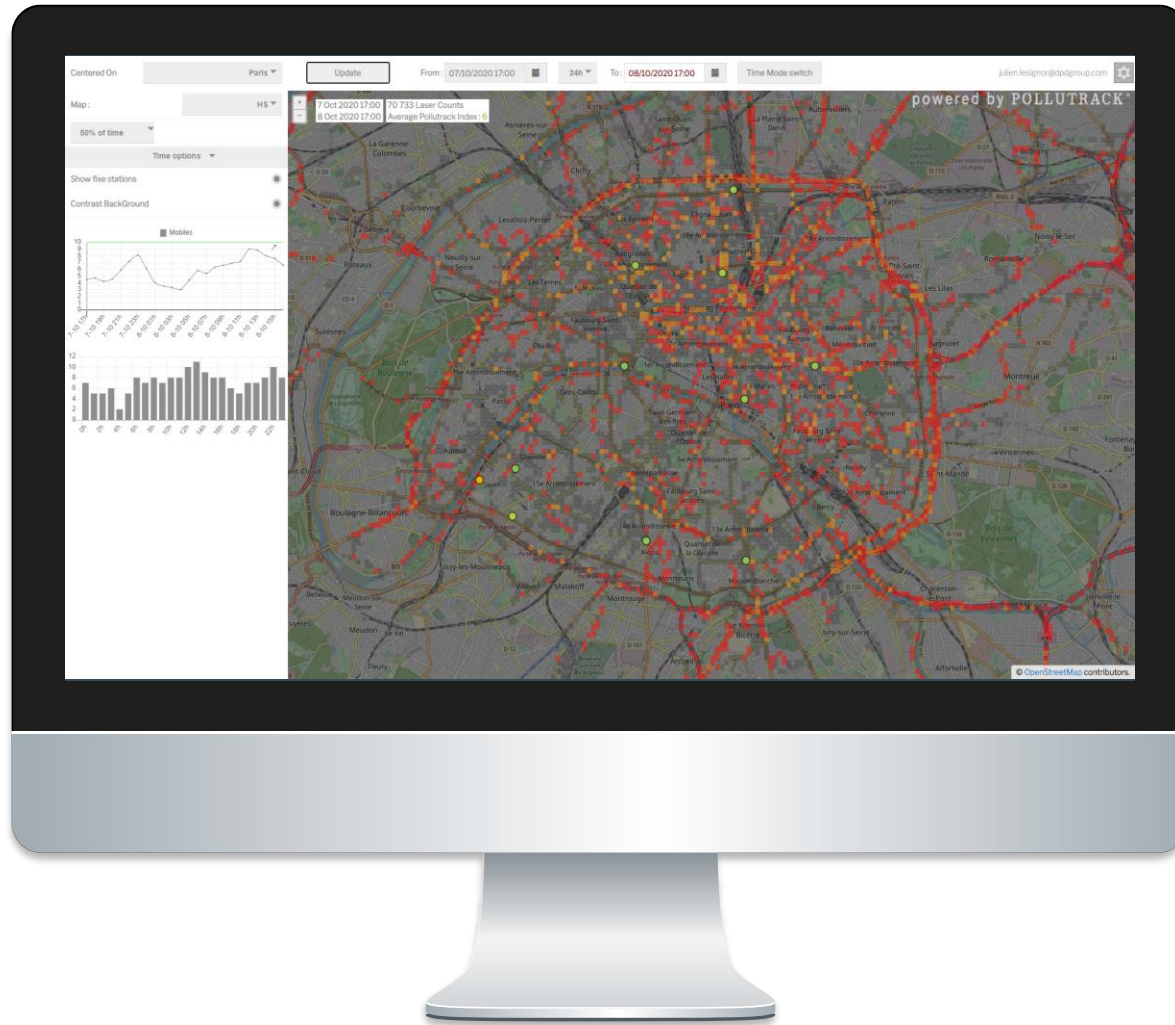

## Monitoring of PM 2.5

Real time air quality monitoring  
to be deployed in 20 EU cities  
by 2021

With our fleet and  
city locations

# Dashboard for city authorities

Visualizing the **city air quality index** with a 100m by 100m dot precision

Pollutrack Dashboard – AQI map

# Dashboard for city authorities

Identifying **local PM2.5 hotspots** where the air quality index is the highest and most harmful to human health

Pollutrack Dashboard – Hotspots map