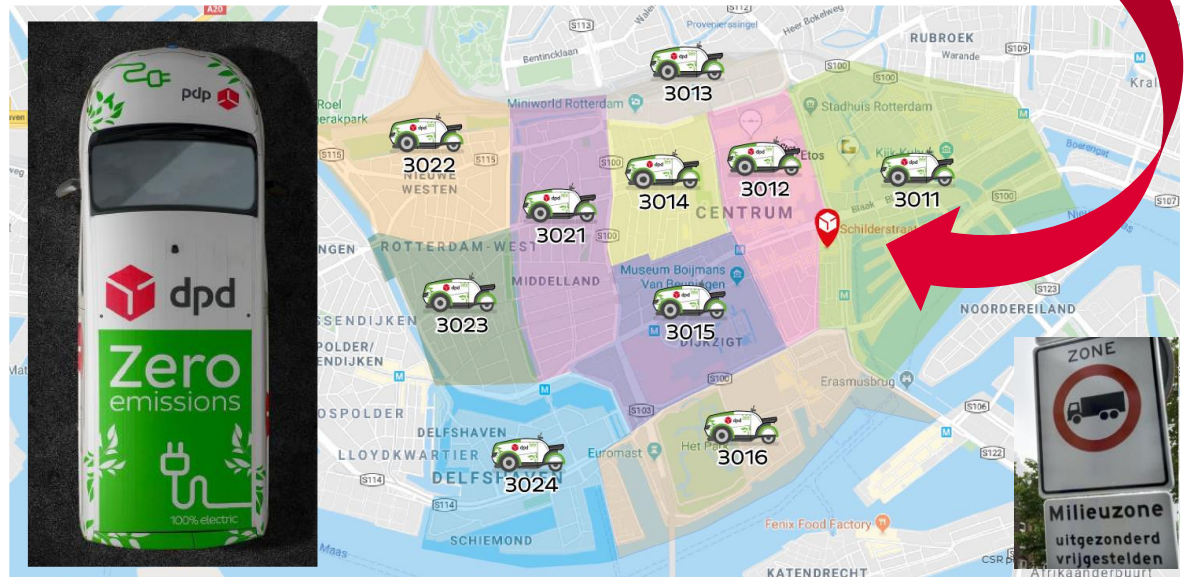

Low emission in the Netherlands

30 Dutch cities deployed in 2025

- Including Arnhem and Nijmegen
- 34% of citizens delivered
- 339 fully electric new alternative vehicles
- 8 new urban depots
- 300 charging points
- 2069 CO₂e Tons avoided / year
- 4 Tons of Air pollutants

Rotterdam