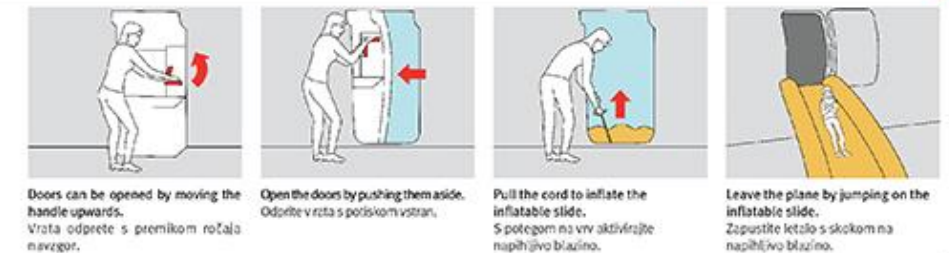

EVACUATION
EVAKUACIJA

EXIT A
IZHOD A

Doors can be opened by moving the handle upwards. Vrata odprete s premikom ročala navzgor.
Open the doors by pushing them aside. Odprite vrata s potiskom v stran.
Pull the cord to inflate the inflatable slide. S potegom na vrv aktivirajte napihljivo blazino.
Leave the plane by jumping on the inflatable slide. Zpusite letalo s skokom na napihljivo blazino.