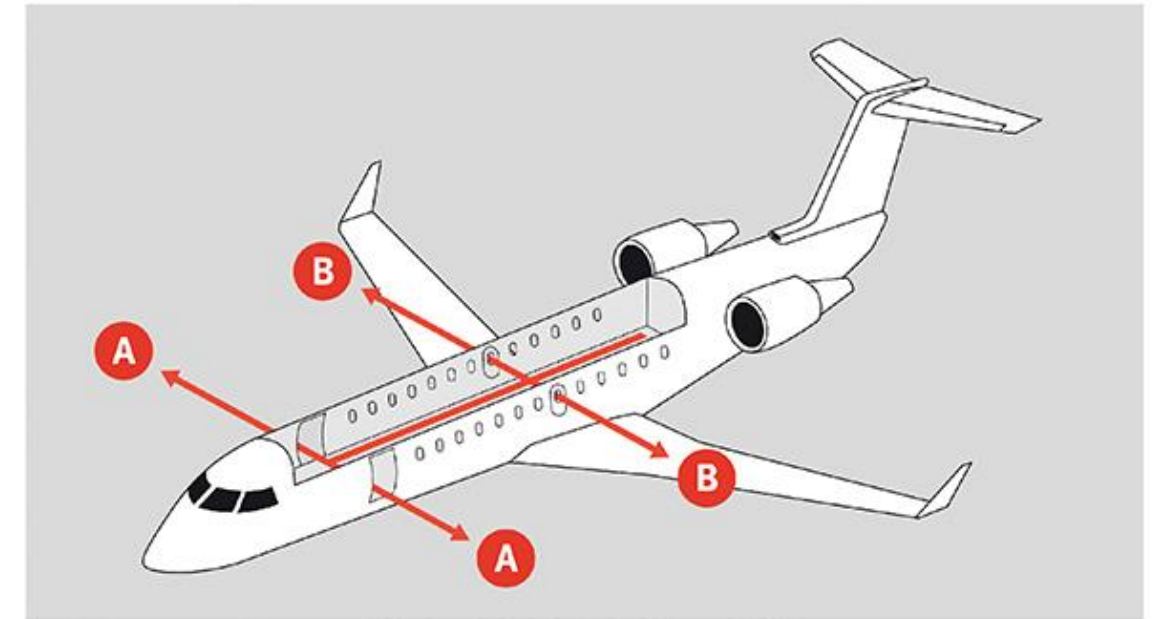

“...on board this webinar...”

This meeting is being **recorded**.

The **recording** will be sent to you.

Please keep microphone **muted** when not speaking.

Use the **Q&A box** to write your questions.

Please take a few moments now to locate your nearest exit / Prosimo vzemite si nekaj trenutkov, in poiščite vam najbližji izhod.

EVACUATION
EVAKUACIJA