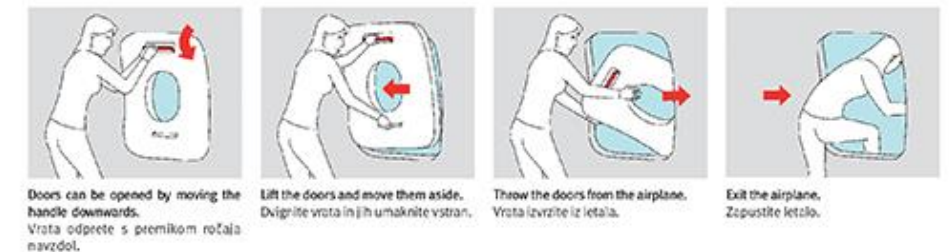

EVACUATION
EVAKUACIJA

EXIT A
IZHOD A

Doors can be opened by moving the handle upwards. Vrata odprete s premikom ročala navzgor.
Open the doors by pushing them aside. Odprite vrata s potiskom v stran.
Pull the cord to inflate the inflatable slide. S potegom na vrv aktivirajte napihljivo blazino.
Leave the plane by jumping on the inflatable slide. Zpusite letalo s skokom na napihljivo blazino.

EXIT B
IZHOD B

Doors can be opened by moving the handle downwards. Vrata odprete s premikom ročala navzdol.
Lift the doors and move them aside. Dvignite vrata in jih umaknite v stran.
Throw the doors from the airplane. Vrata ločite iz letala.
Exit the airplane. Zpusite letalo.