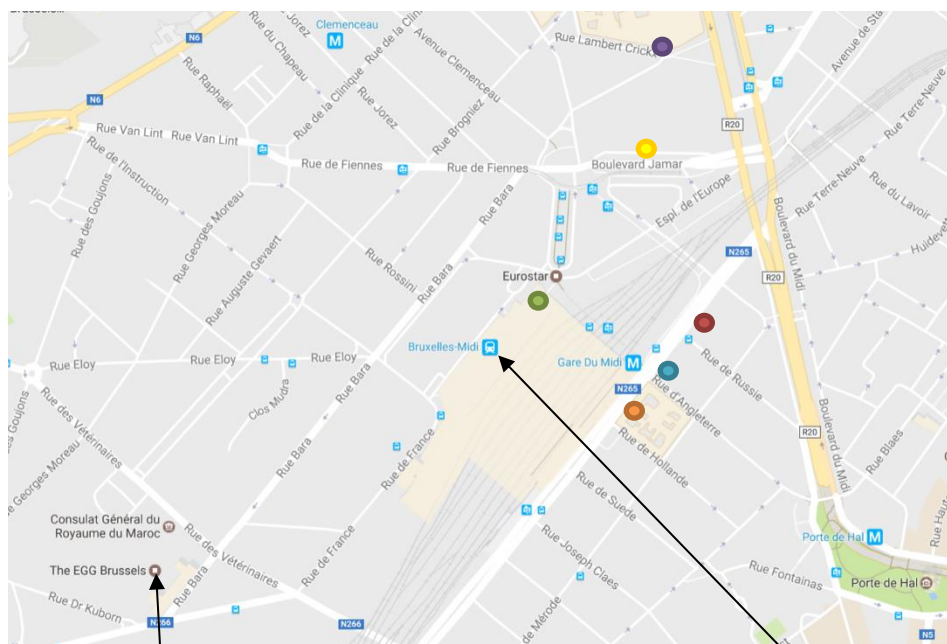

Conference venue

- Wednesday 27 November 2019

8.30-18.15: Conference at The EGG: rue Bara 175, 1000 Brussels

19.30: Conference dinner at The Belgian Comic Strip Center, rue des Sables 20, 1000 Brussels

- Thursday 28 November 2019

9.00-14.00: Conference at The EGG: rue Bara 175, 1000 Brussels

14.00-17.30: Site visits

The EGG
rue Bara 175, 1000 Brussels

Station "Bruxelles Midi/Brussel-Zuid"
"
international and national trains, metro

Please use the discount code "polis-leo" when booking in order to get the special rate.

Approx. 20 minutes with public transport to the EGG: walk to the metro station "Trone" (approx. 5 minutes), take metro line 2, direction Simonis, or line 6, direction Roi Baudouin, from Trone to Gare du Midi, then walk to the EGG (approx. 5 minutes).