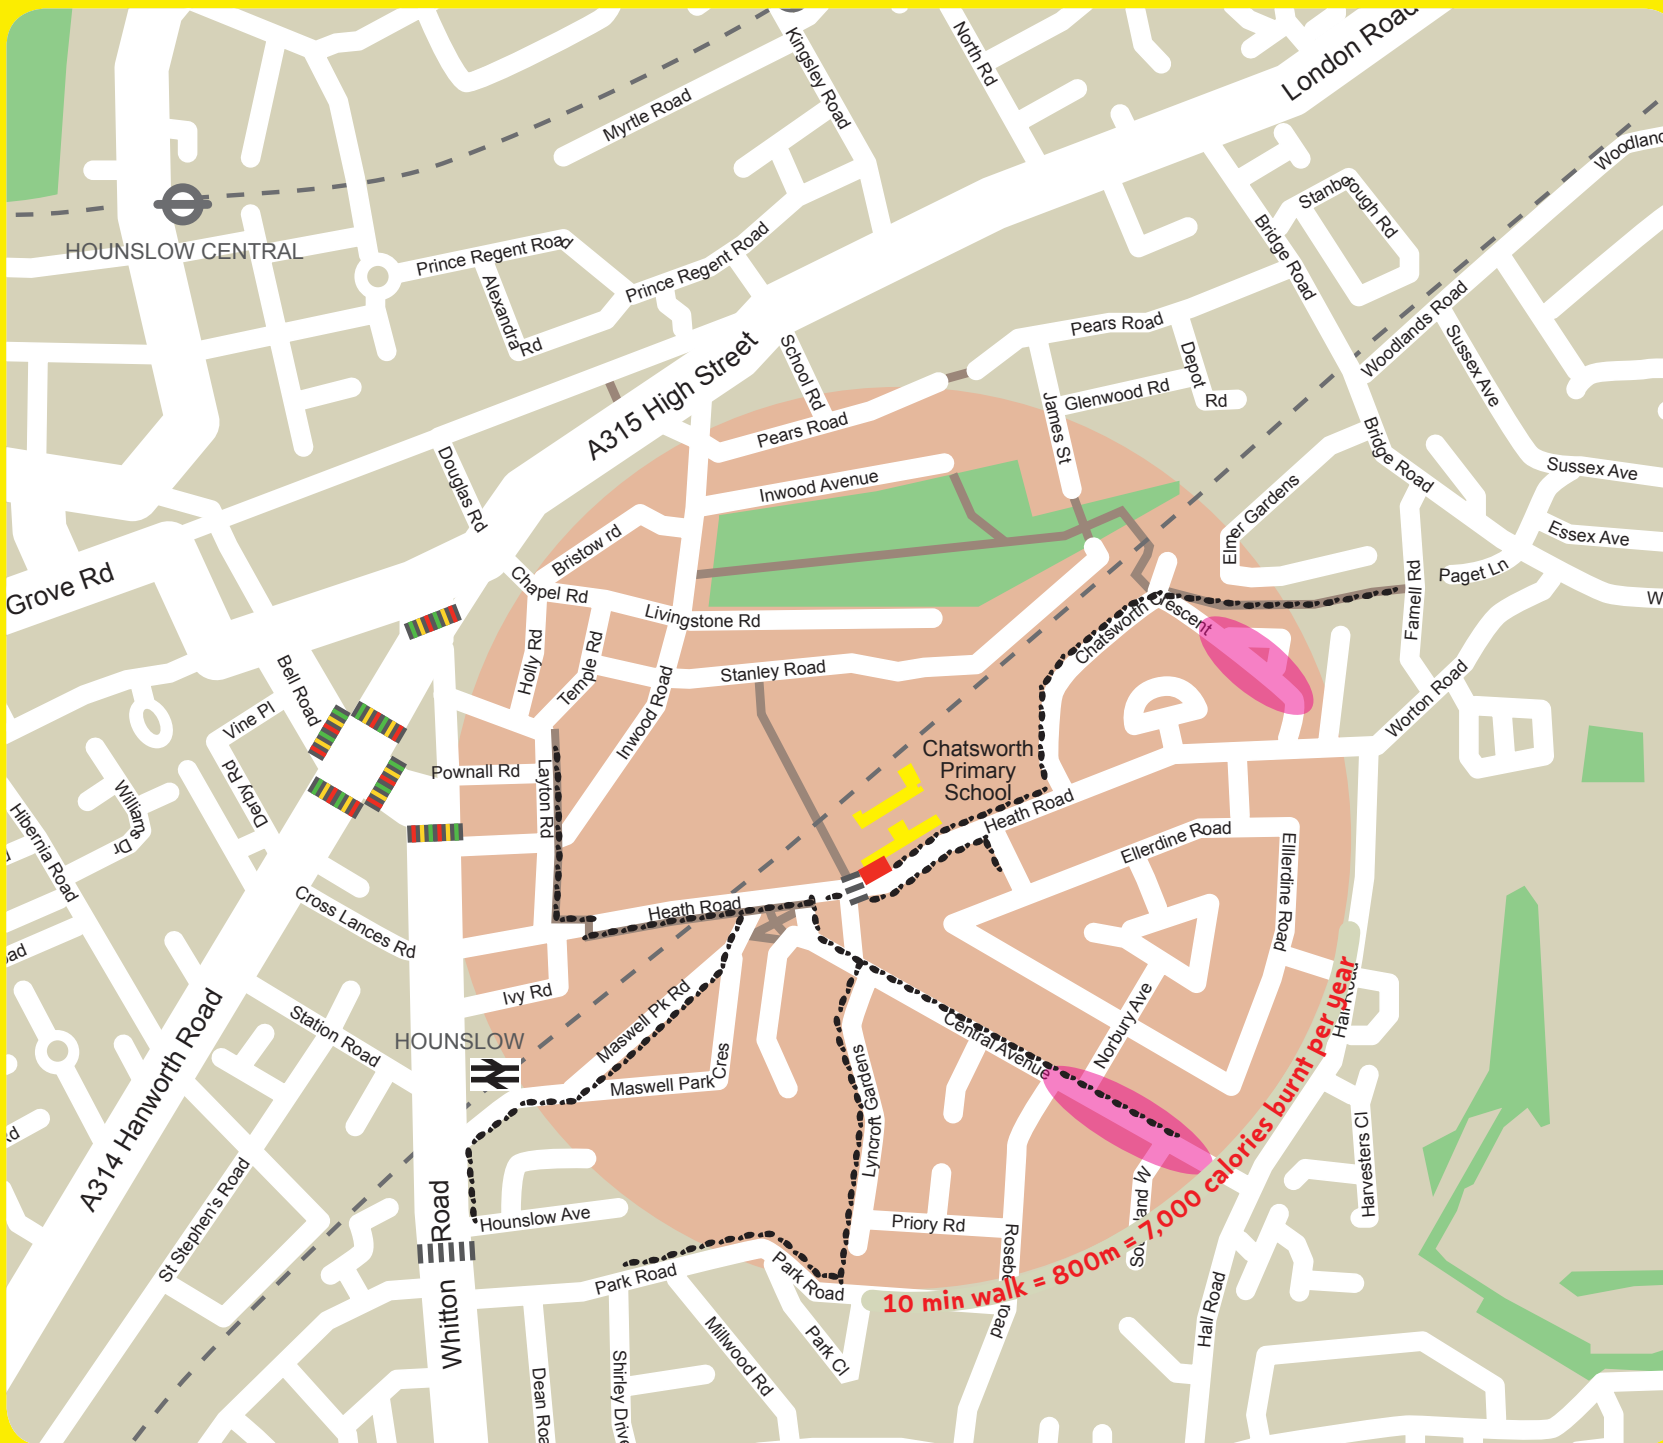

Plan your walk to school with your child!

To help prepare your child for their first day at school use this map to plan your walk there – you probably know the route but they don't! This will help get them used to the idea of starting school.

Walking is the most popular way parents travel and you and your child can meet their new classmates along the way and start making friends.

For more information talk to us at your induction event or email us at travelactive@hounslow.gov.uk

- Popular walking route
- Pelican crossing
- Zebra crossing
- Pedestrian island
- 10 minute walk area
- Footpaths
- Park and walk – park your car here and walk into school
- School main entrance