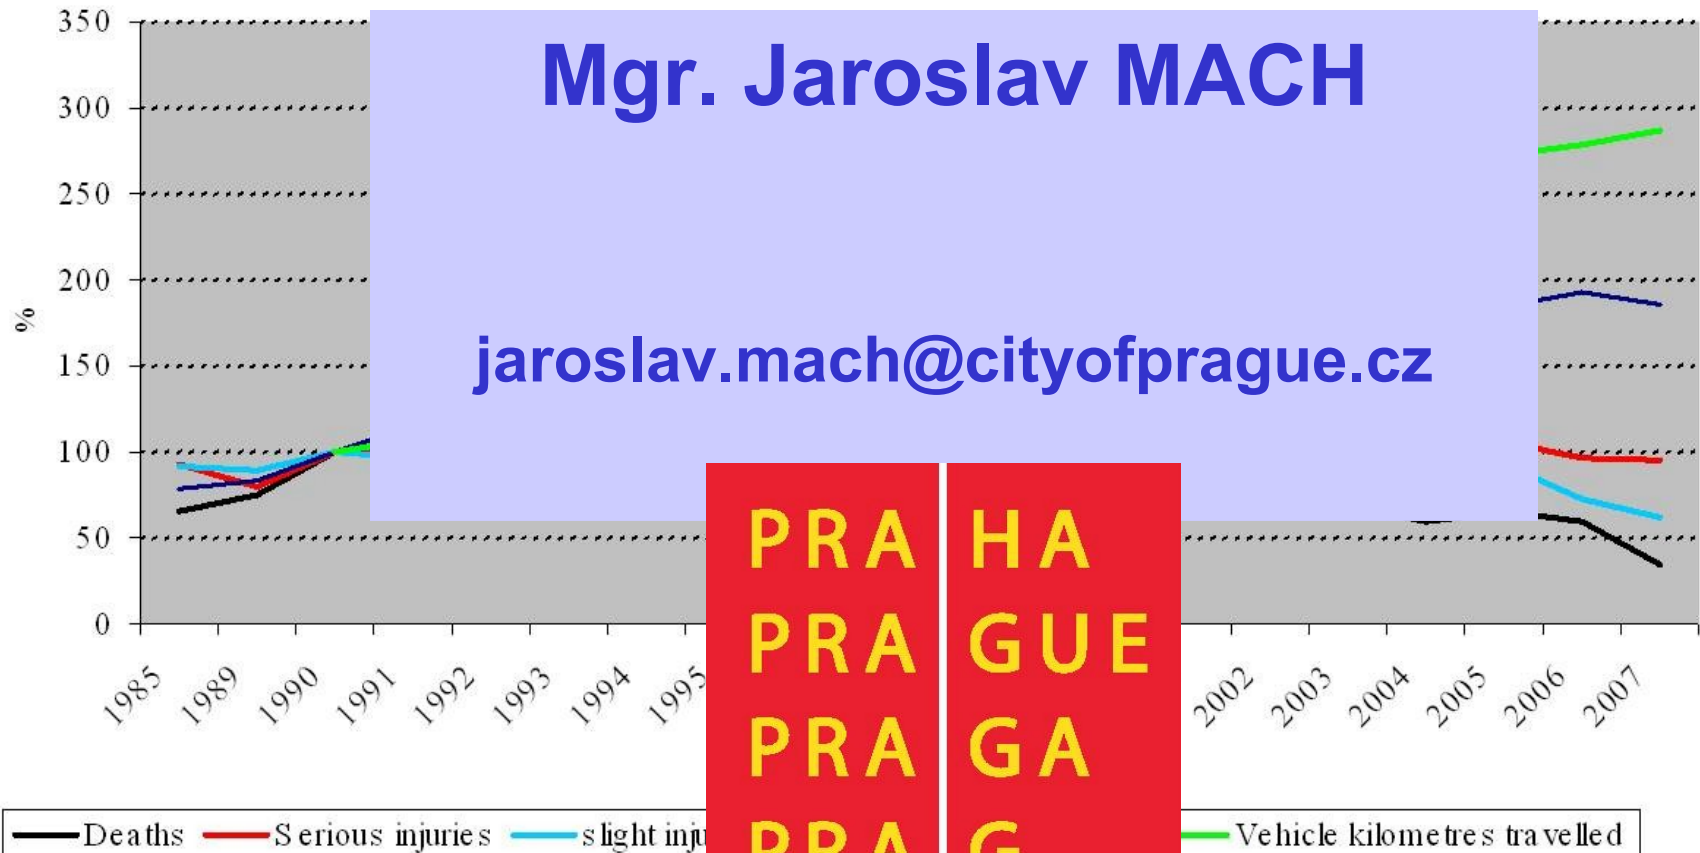

Road accidents in Prague

Progress of road accidents in Prague
1990 = 100 %

Mgr. Jaroslav MACH

jaroslav.mach@cityofprague.cz

PRA
PRA
PRA
PRA

HA
GUE
GA
G