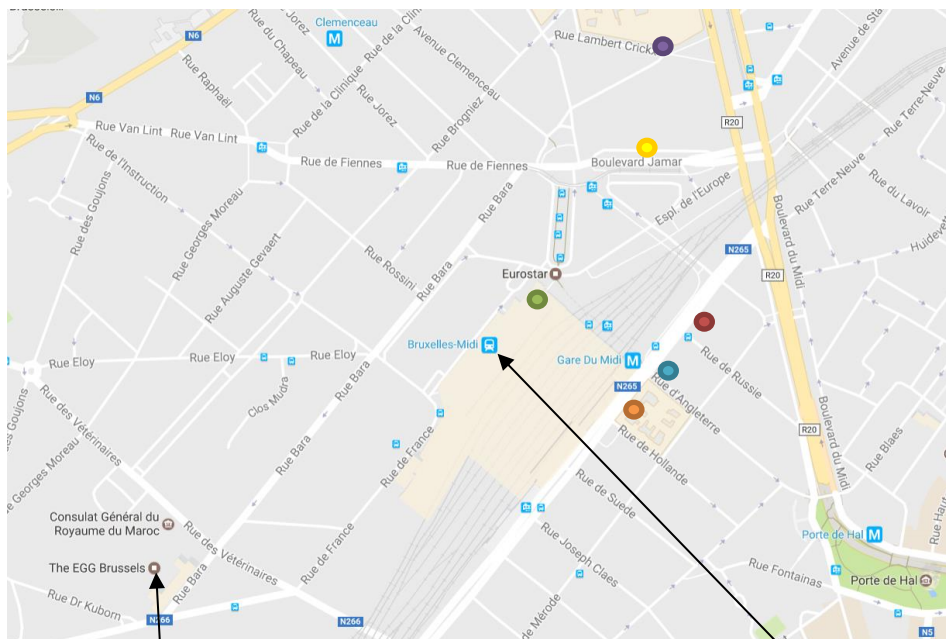

CONFERENCE VENUE

WEDNESDAY 6 December 2017

8:30-18:00: Conference at The EGG: rue Bara 175, 1000 Brussels

19.30: Conference dinner at Plaza Hotel: Boulevard Adolphe Max 118-126, 1000 Brussels

THURSDAY 7 December 2017

9:00-14:00: Conference at The EGG: rue Bara 175, 1000 Brussels

14:00- 17:30: Site visits

The EGG
rue Bara 175, 1000 Brussels

Station "Bruxelles Midi/Brussel-Zuid"
*international and national trains, metro
and buses*

- **HOTEL PULLMAN**
- **HOTEL PARK INN**
- **HOTEL IBIS**
- **HOTEL NOVOTEL**
- **HOTEL MERCURE**
- **BE MANOS HOTEL**

- Pl. Victor Horta 1,1060 Brussels
- Pl. Marcel Broodthaers 3, 1060 Brussels
- Rue d'Angleterre 2-20,1060 Brussels
- Avenue Fonsny 5-7,1060 Brussels
- Boulevard Jama 25-29, 1060 Brussels
- Square de l'aviation 23-27, 1070 Brussels

➤ HOTEL IBIS BRUSSELS CENTRE GARE MIDI****

Rue d'Angleterre 2-20
1060 Brussels
Tel.: 0032 2 620 04 25
Website:

<http://www.accorhotels.com/fr/hotel-3152-ibis-brussels-centre-gare-midi/index.shtml>

Approx. 15 minutes walk or 6 minutes with public transport to the EGG: walk to the bus stop "Gare du Midi" (approx. 2 minutes), take the bus line 78 direction HUMANITE, get off the bus at the bus stop "Veterinaires" (rue Bara), then walk to the Egg (approx. 2 minutes).