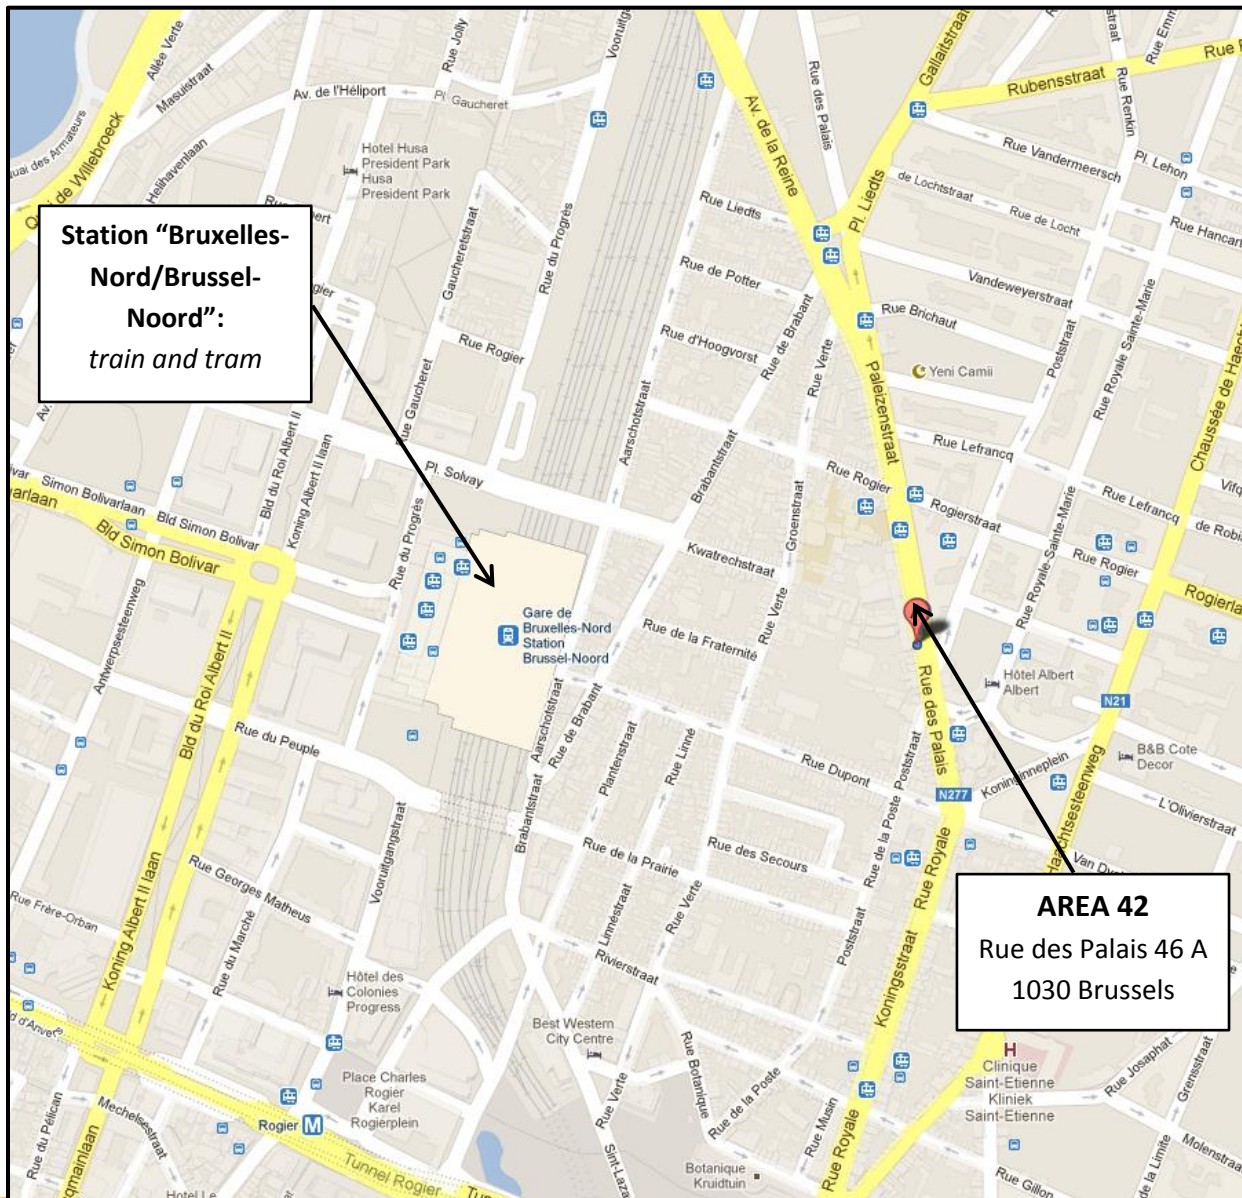

CONFERENCE VENUE

- **WEDNESDAY 4TH DECEMBER 2013:**
  9:00 – 17:30: Conference in AREA 42
  19:30: Dinner (to be confirmed)
- **THURSDAY 5TH DECEMBER 2013**
  9:00 – 14:00: Conference in AREA 42
  14:00 – 17:30: Site visits

MAP

The 2013 Annual Polis Conference will take place at AREA 42.