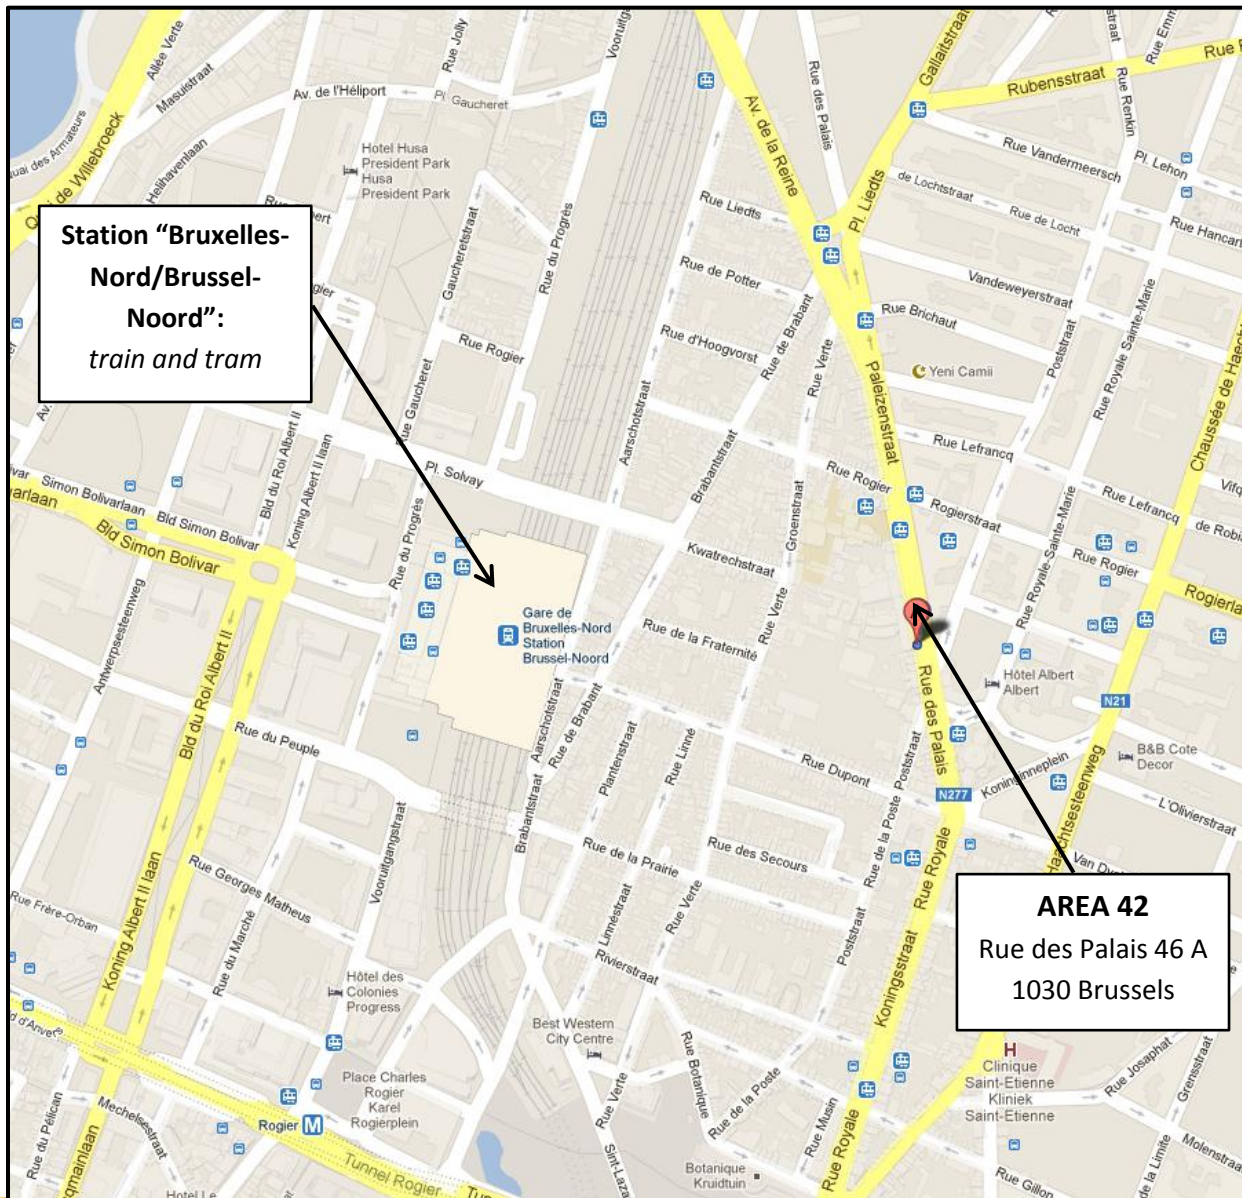

## MAP

The 2013 Annual Polis Conference will take place at AREA 42.

Station "Bruxelles-  
Nord/Brussel-  
Noord":  
train and tram

**AREA 42**  
Rue des Palais 46 A  
1030 Brussels

### ➤ FROM METRO STATION

The nearest metro station is “Botanique” (line No. 2 and No. 6). From there, walk 10 minutes to arrive in AREA 42.