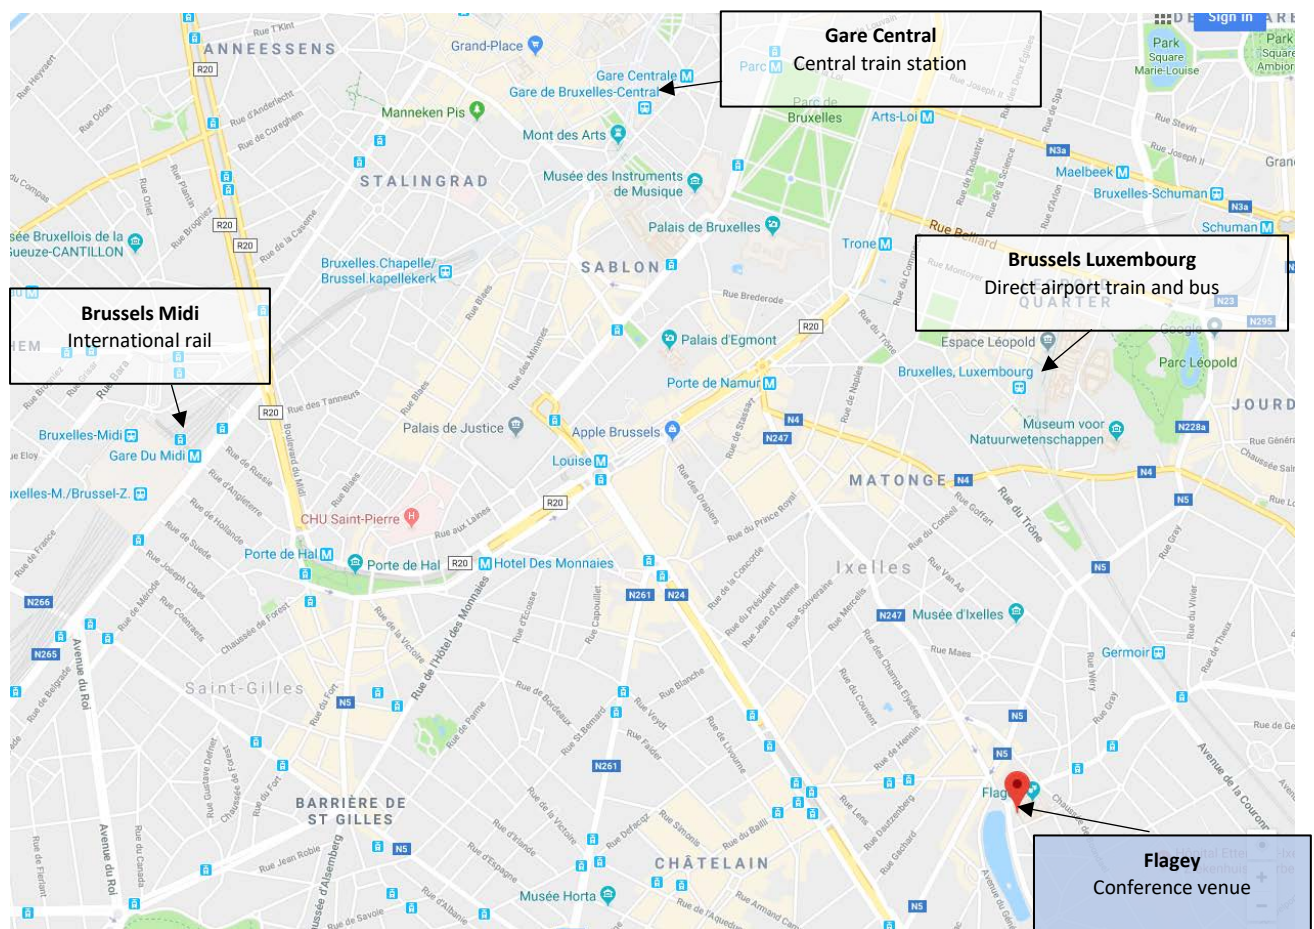

Decongesting Europe: New approaches to freeing our cities

FLOW and TRACE final conference

Brussels 13-14 March 2018

PRACTICAL INFORMATION

CONFERENCE VENUE:

[FLAGEY](https://www.flagey.be/en/page/3718-the-flagey-building) | Place Sainte-Croix | 1050 Brussels (Belgium)
<https://www.flagey.be/en/page/3718-the-flagey-building>

Flagey is served by bus lines 38, 59, 60, and 71, and tram 81;
plan your journey with the [Belgian public transport service STIB/MIVB](#) or use [Google maps](#).

HOW TO GET THERE:

FROM BRUSSELS INTERNATIONAL AIRPORT (BRU):

FROM THE INTERNATIONAL TRAIN STATION:

From **Gare du Midi**, Brussels south international train station, tram 81 direction *Montgomery* brings you to stop *Flagey* in 30 minutes.

FROM THE CITY CENTRE:

From **De Brouckere** or **Bourse** (Brussels city centre), take the bus 71 direction *Delta*, until bus stop “Flagey”

Thon Hotel Bristol Stephanie **** (1500 m walking distance from the venue)
Avenue Louise 91-93, 1050 Bruxelles, Belgique