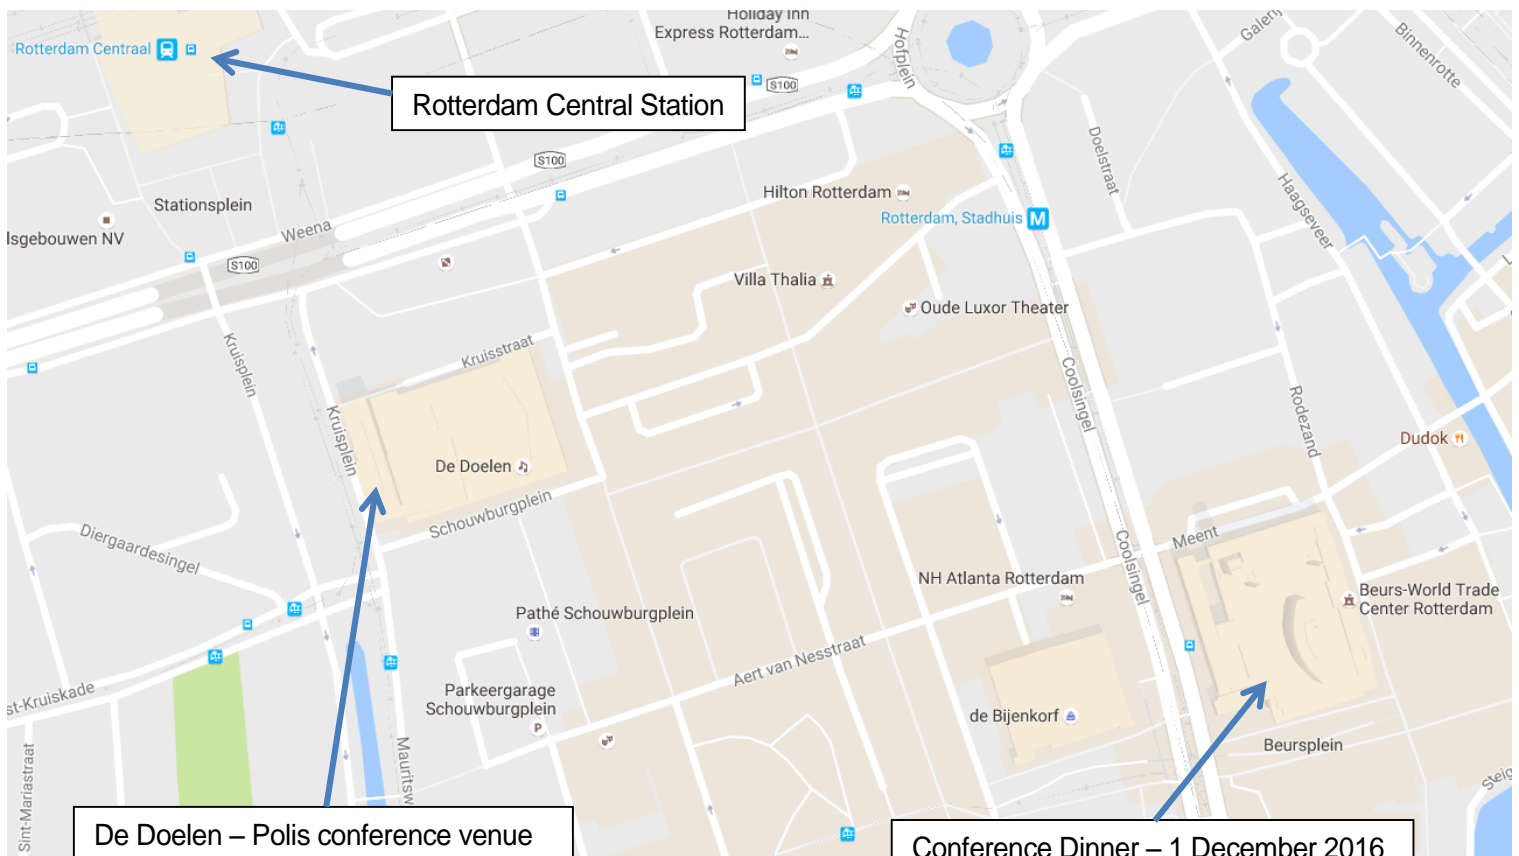

CONFERENCE VENUE

➤ THURSDAY 1st December 2016

8:30- 18:00 : Conference in De Doelen

Entrance: Willem Burger Kwartier
Kruisplein 40
3012 CC Rotterdam

19:30: Conference Dinner at WTC Rotterdam (Zaal Staal)

➤ FRIDAY 2nd December

9:00-14:15: Conference in De Doelen

Entrance: Willem Burger Kwartier
Kruisplein 40
3012 CC Rotterdam

14:15- 17:30: Site visits departing from De Doelen