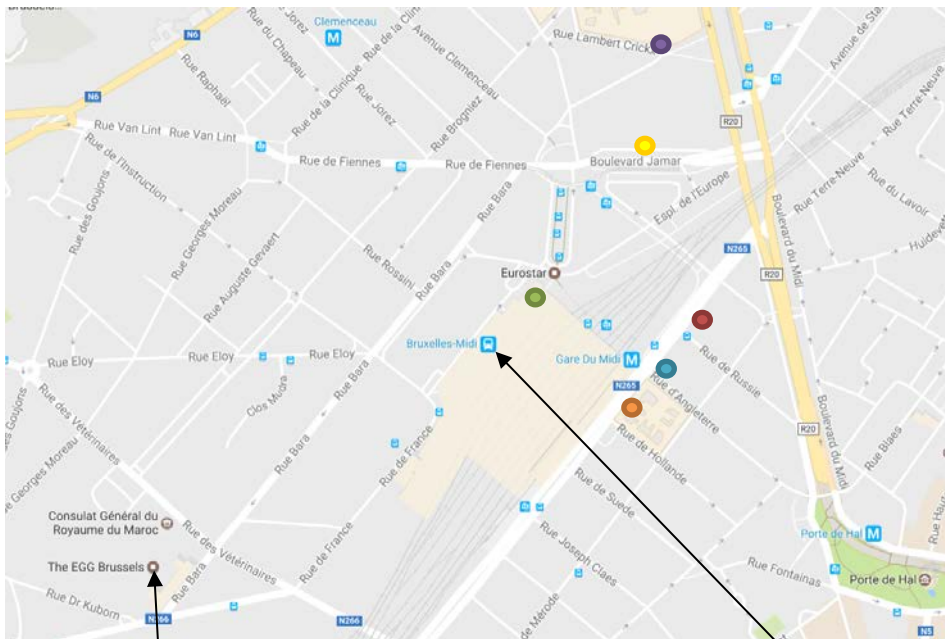

CONFERENCE VENUE

WEDNESDAY 6 December 2017

8:30-18:00: Conference at The EGG: rue Bara 175, 1000 Brussels

19.30: Conference dinner at Plaza Hotel: Boulevard Adolphe Max 118-126, 1000 Brussels

THURSDAY 7 December 2017

9:00-14:00: Conference at The EGG: rue Bara 175, 1000 Brussels

14:00- 17:30: Site visits

The EGG
rue Bara 175, 1000 Brussels

Station "Bruxelles Midi/Brussel-Zuid"
*international and national trains, metro
and buses*

- **HOTEL PULLMAN**
- **HOTEL PARK INN**
- **HOTEL IBIS**
- **HOTEL NOVOTEL**
- **HOTEL MERCURE**
- **BE MANOS HOTEL**

- Pl. Victor Horta 1,1060 Brussels
- Pl. Marcel Broodthaers 3, 1060 Brussels
- Rue d'Angleterre 2-20,1060 Brussels
- Avenue Fonsny 5-7,1060 Brussels
- Boulevard Jama 25-29, 1060 Brussels
- Square de l'aviation 23-27, 1070 Brussels

You can book your room online tanks to this [link](#).

Approx. 15 minutes walk or 6 minutes with public transport to the EGG: walk to the bus stop "Gare du Midi" (approx. 2 minutes), take the bus line 78 direction HUMANITE, get off the bus at the bus stop "Veterinaires" (rue Bara), then walk to the Egg (approx. 2 minutes).